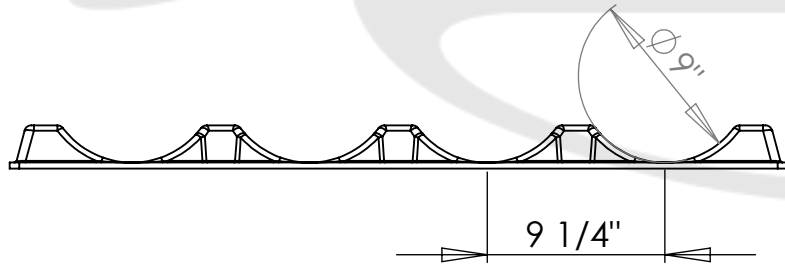

40 1/2"

9 1/4"

9°

2 1/4"

11 3/4"

Keiding Cradle: KC-9

THE INFORMATION CONTAINED IN THIS DRAWING IS THE SOLE PROPERTY OF KEIDING, INC. ANY REPRODUCTION IN PART OR AS A WHOLE WITHOUT THE WRITTEN PERMISSION OF KEIDING, INC. IS PROHIBITED.

DRAWN BY
MXG
MATERIAL
60C40N

SIZE
A

FILE
2023-011-100

REV
A

TOLERANCE
±0.25"

STD WEIGHT
20 oz

SCALE: 1:20

DATE: 6/14/2023