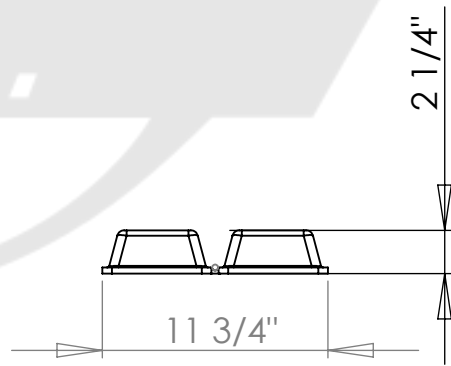

40 1/2"

9 1/4"

9°

2 1/4"

11 3/4"

Keiding Cradle: KC-9

THE INFORMATION CONTAINED IN THIS DRAWING IS THE SOLE PROPERTY OF KEIDING, INC. ANY REPRODUCTION IN PART OR AS A WHOLE WITHOUT THE WRITTEN PERMISSION OF KEIDING, INC. IS PROHIBITED.

DRAWN BY
MXG
MATERIAL
60C40N

SIZE
A

FILE
2023-011-100

REV
A

TOLERANCE
±0.25"

STD WEIGHT
20 oz

SCALE: 1:20

DATE: 6/14/2023